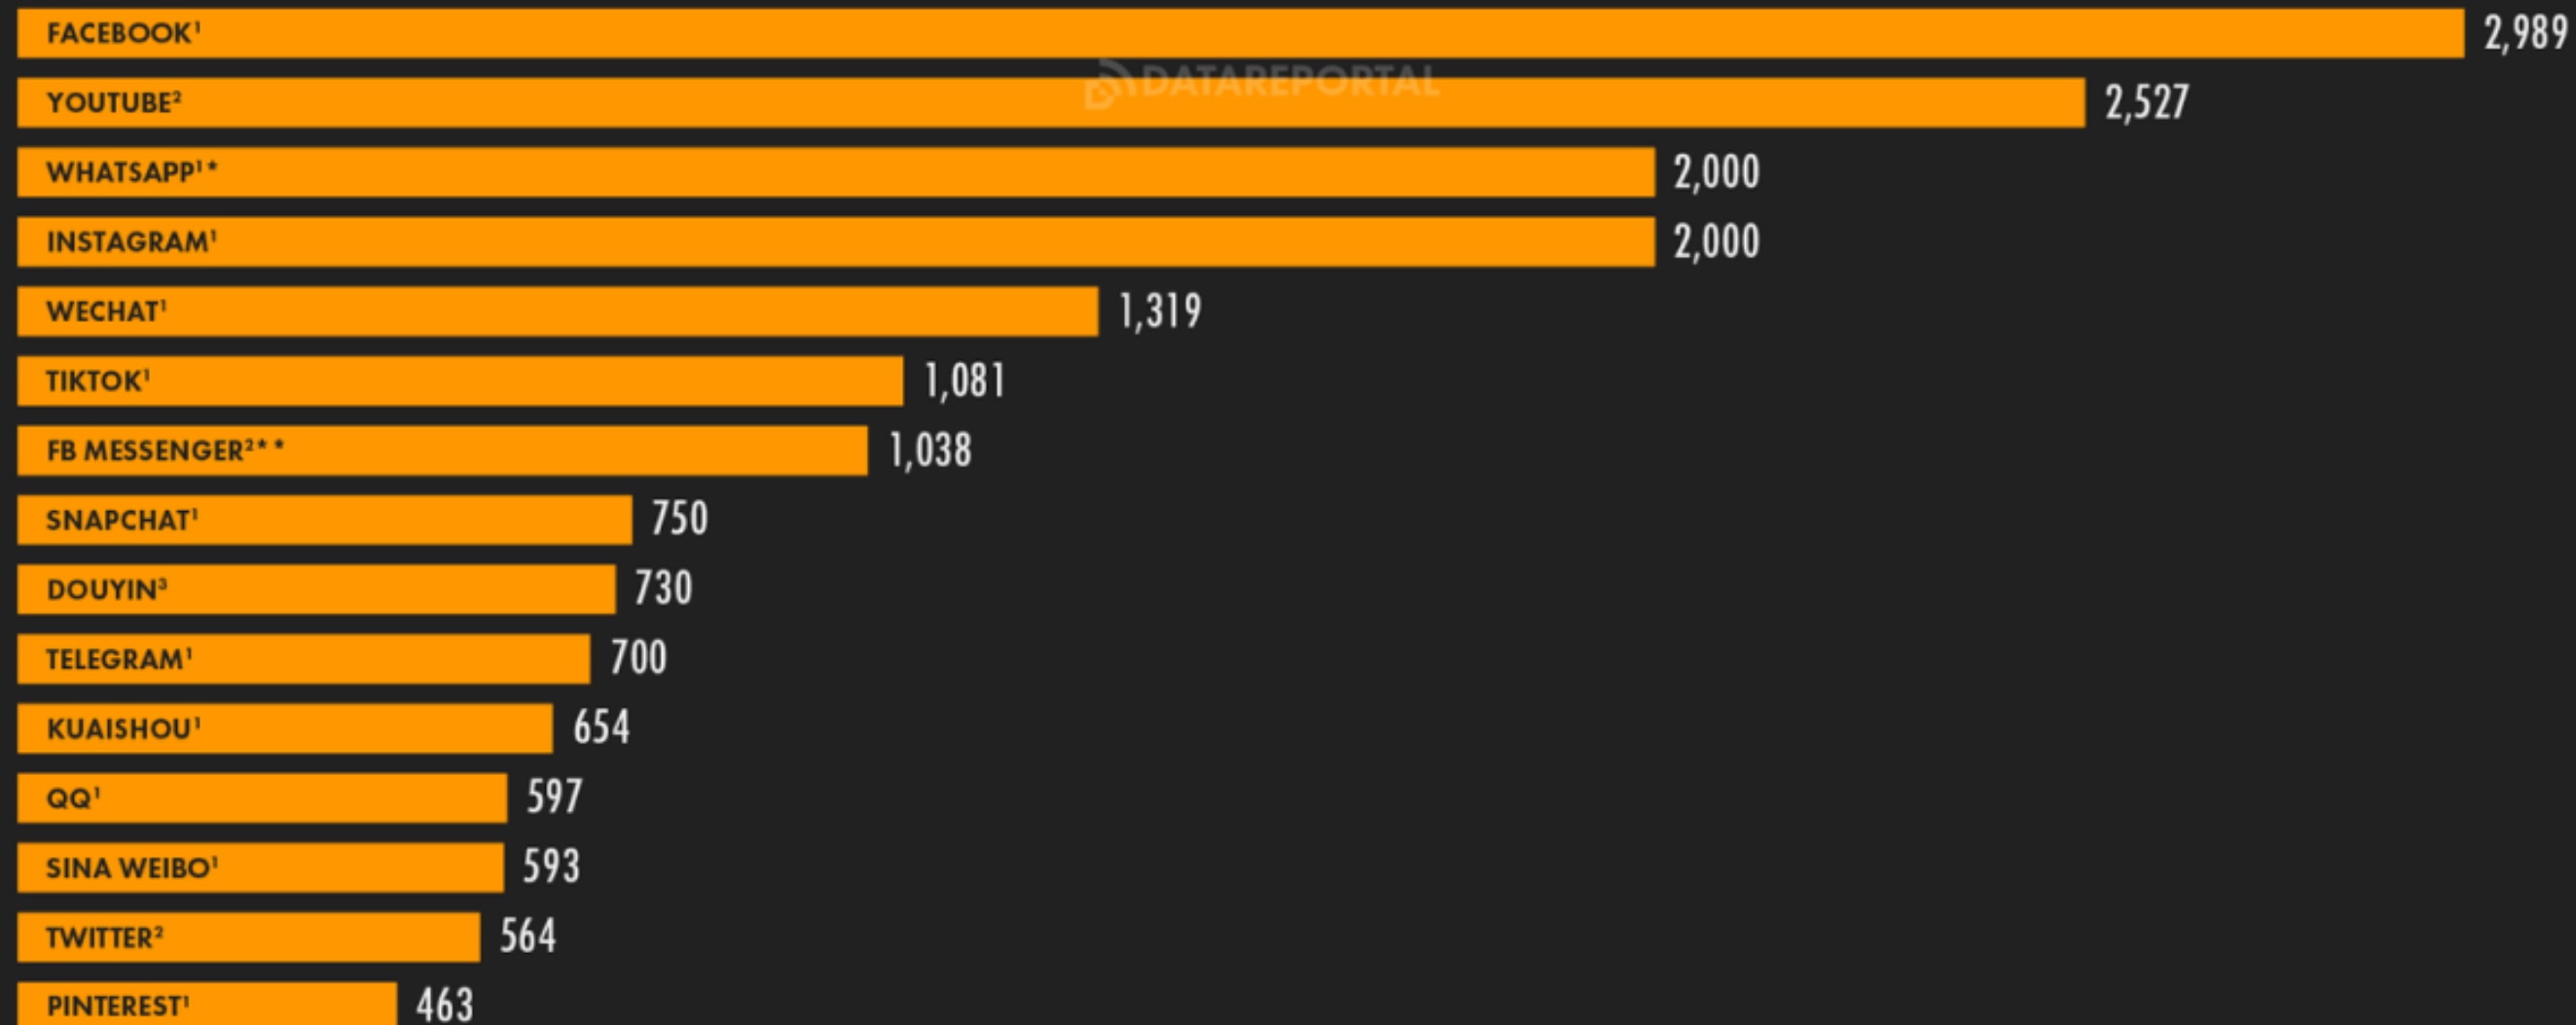

ANALYSIS

YOUTUBE는 세계적으로 약 2억 5700만의 사용자, 시장성 확보 가능

JUL
2023

THE WORLD'S MOST USED SOCIAL PLATFORMS

RANKING OF SOCIAL MEDIA PLATFORMS BY GLOBAL ACTIVE USER FIGURES (IN MILLIONS) (NOTE: USERS MAY NOT REPRESENT UNIQUE INDIVIDUALS)

NOTE: SIGNIFICANT ANOMALIES IN THE DATA PUBLISHED IN TWITTER'S OWN AD TOOLS MEAN WE ARE CURRENTLY UNABLE TO REPORT A RELIABLE FIGURE FOR TWITTER USE, SO IT DOES NOT APPEAR IN THIS RANKING

GLOBAL OVERVIEW