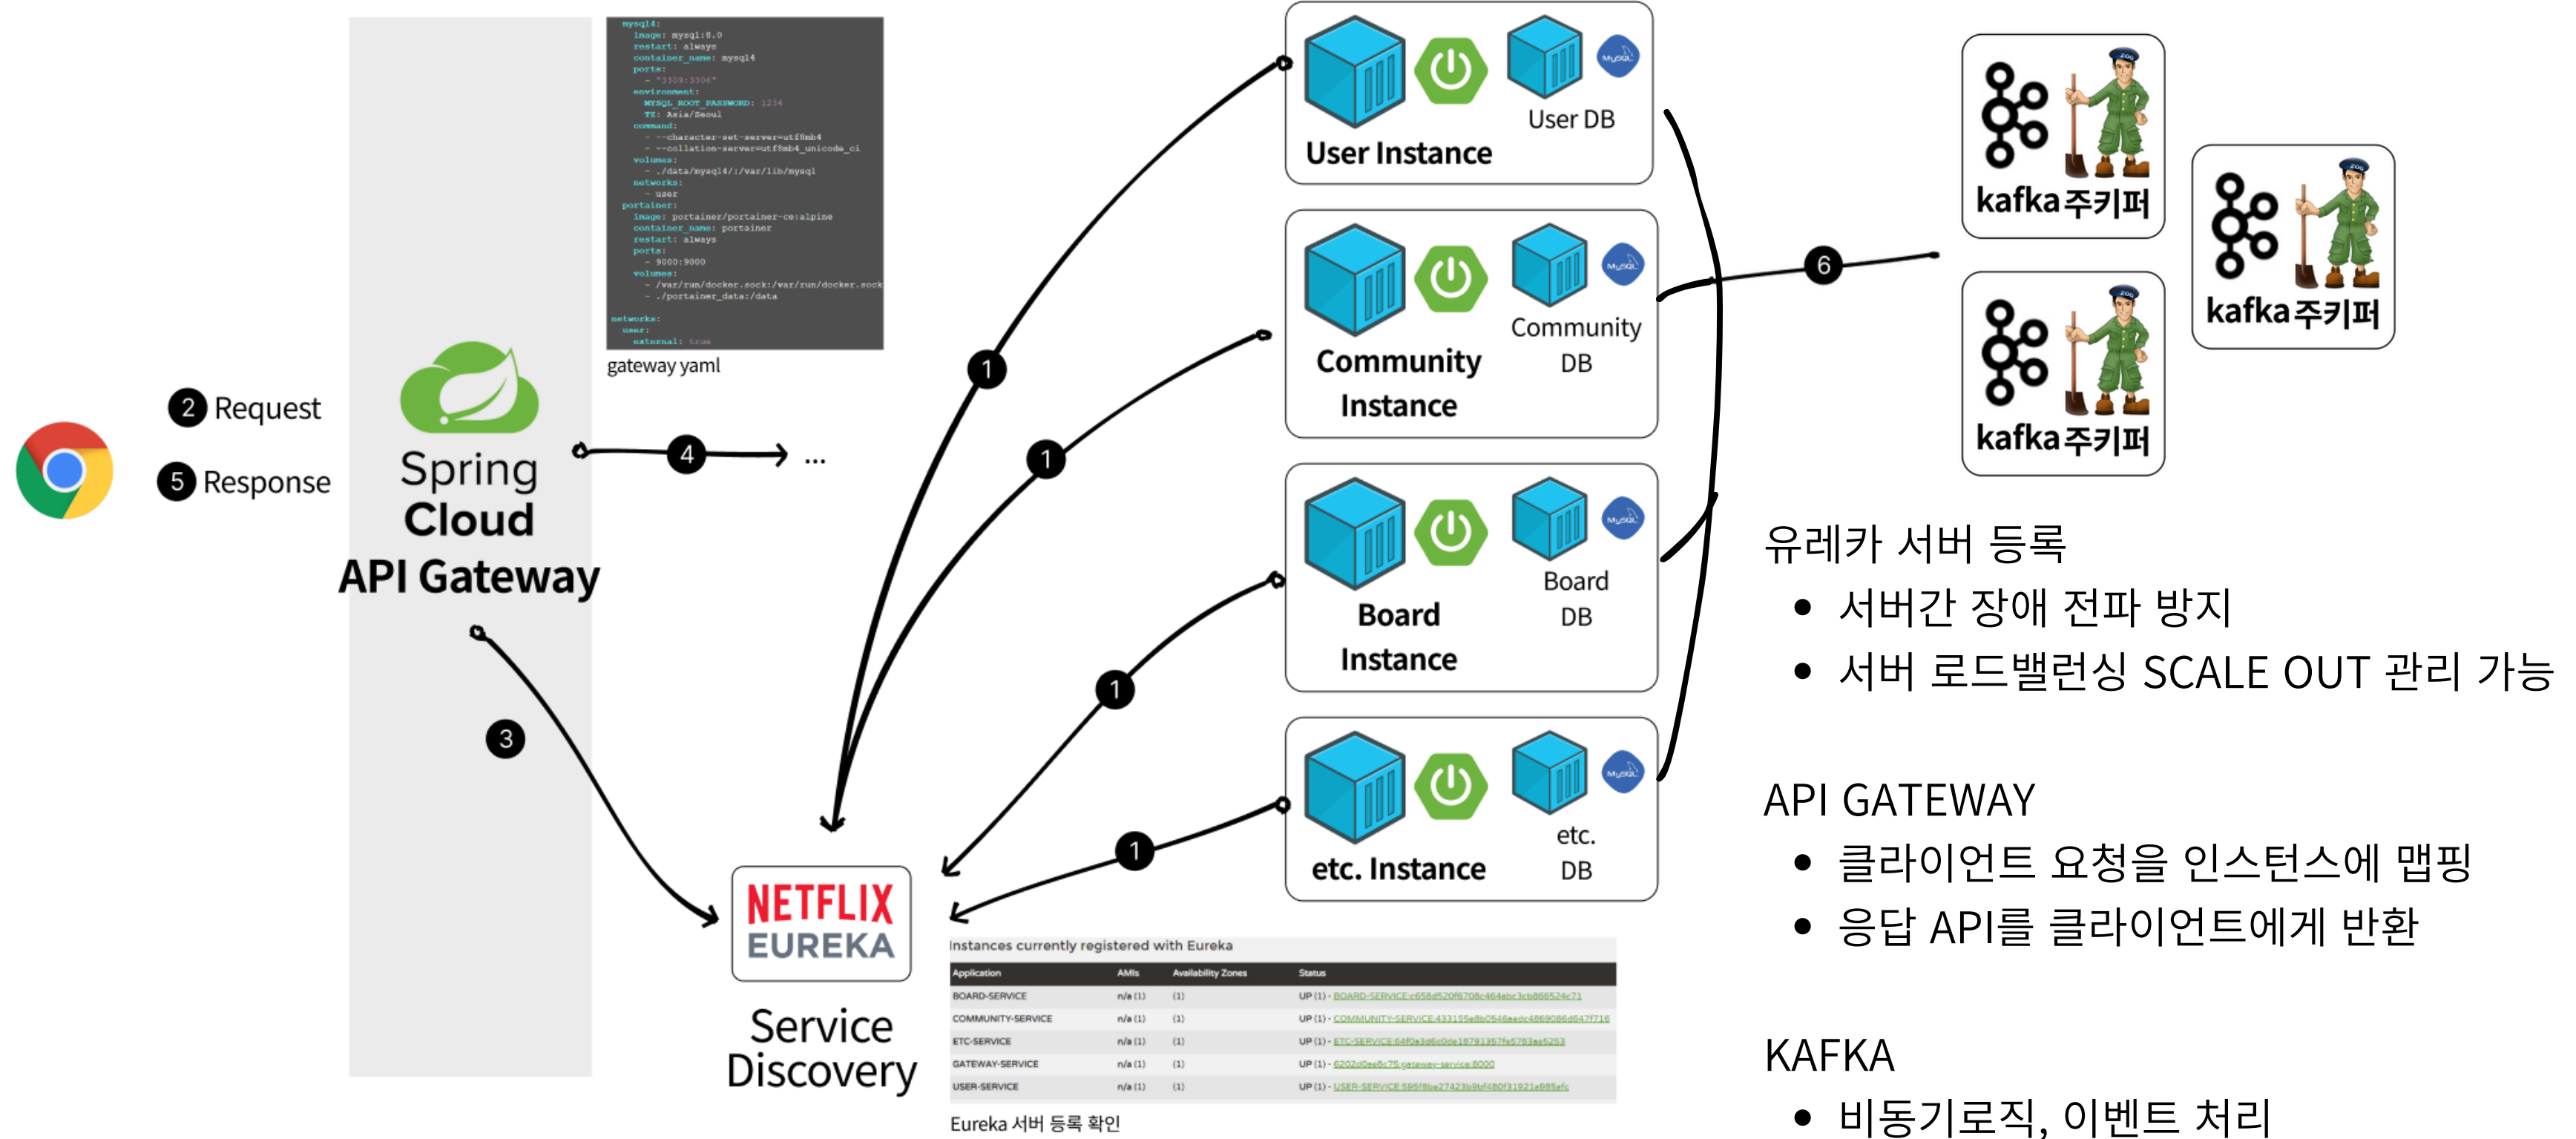

INFRA: EUREKA & KAFKA